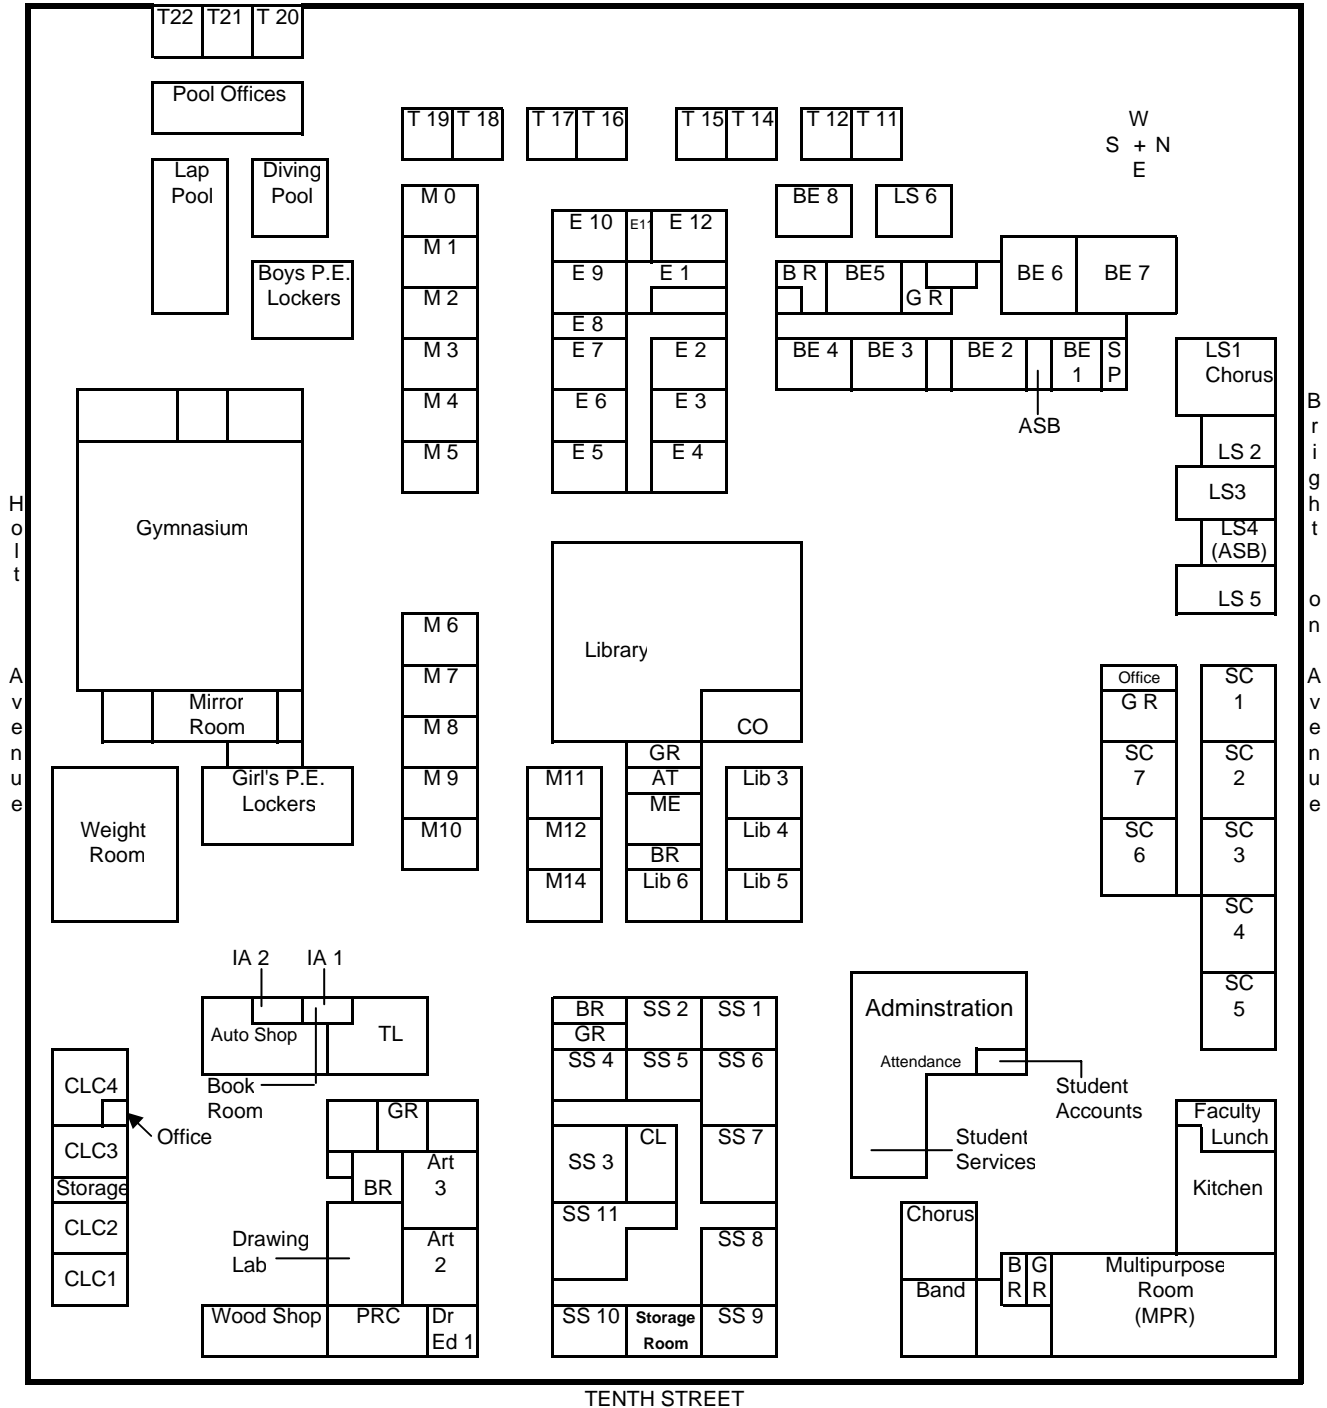

CENTRAL UNION HIGH SCHOOL
 1001 BRIGHTON AVENUE
 EL CENTRO, CA 92243
 (760) 336-4300

Room Codes					
AL	Athletic Locker Room	Dr Ed	Driver Educator	M	Math
AT	Auditory Testing	E	English	PRC	Parent Resource Center
BE	Business	ER	Equipment Room	WE	Work Experience
BR	Boy's Restroom	GR	Girl's Restroom	SA	Student Accounts
CO	Counseling Office	LS	Life Skills	SC	Science
				SS	Social Science
				SP	School Psychologist
				T	Trailers
				TL	Technology Computer Lab
				ME	Migrant Educator