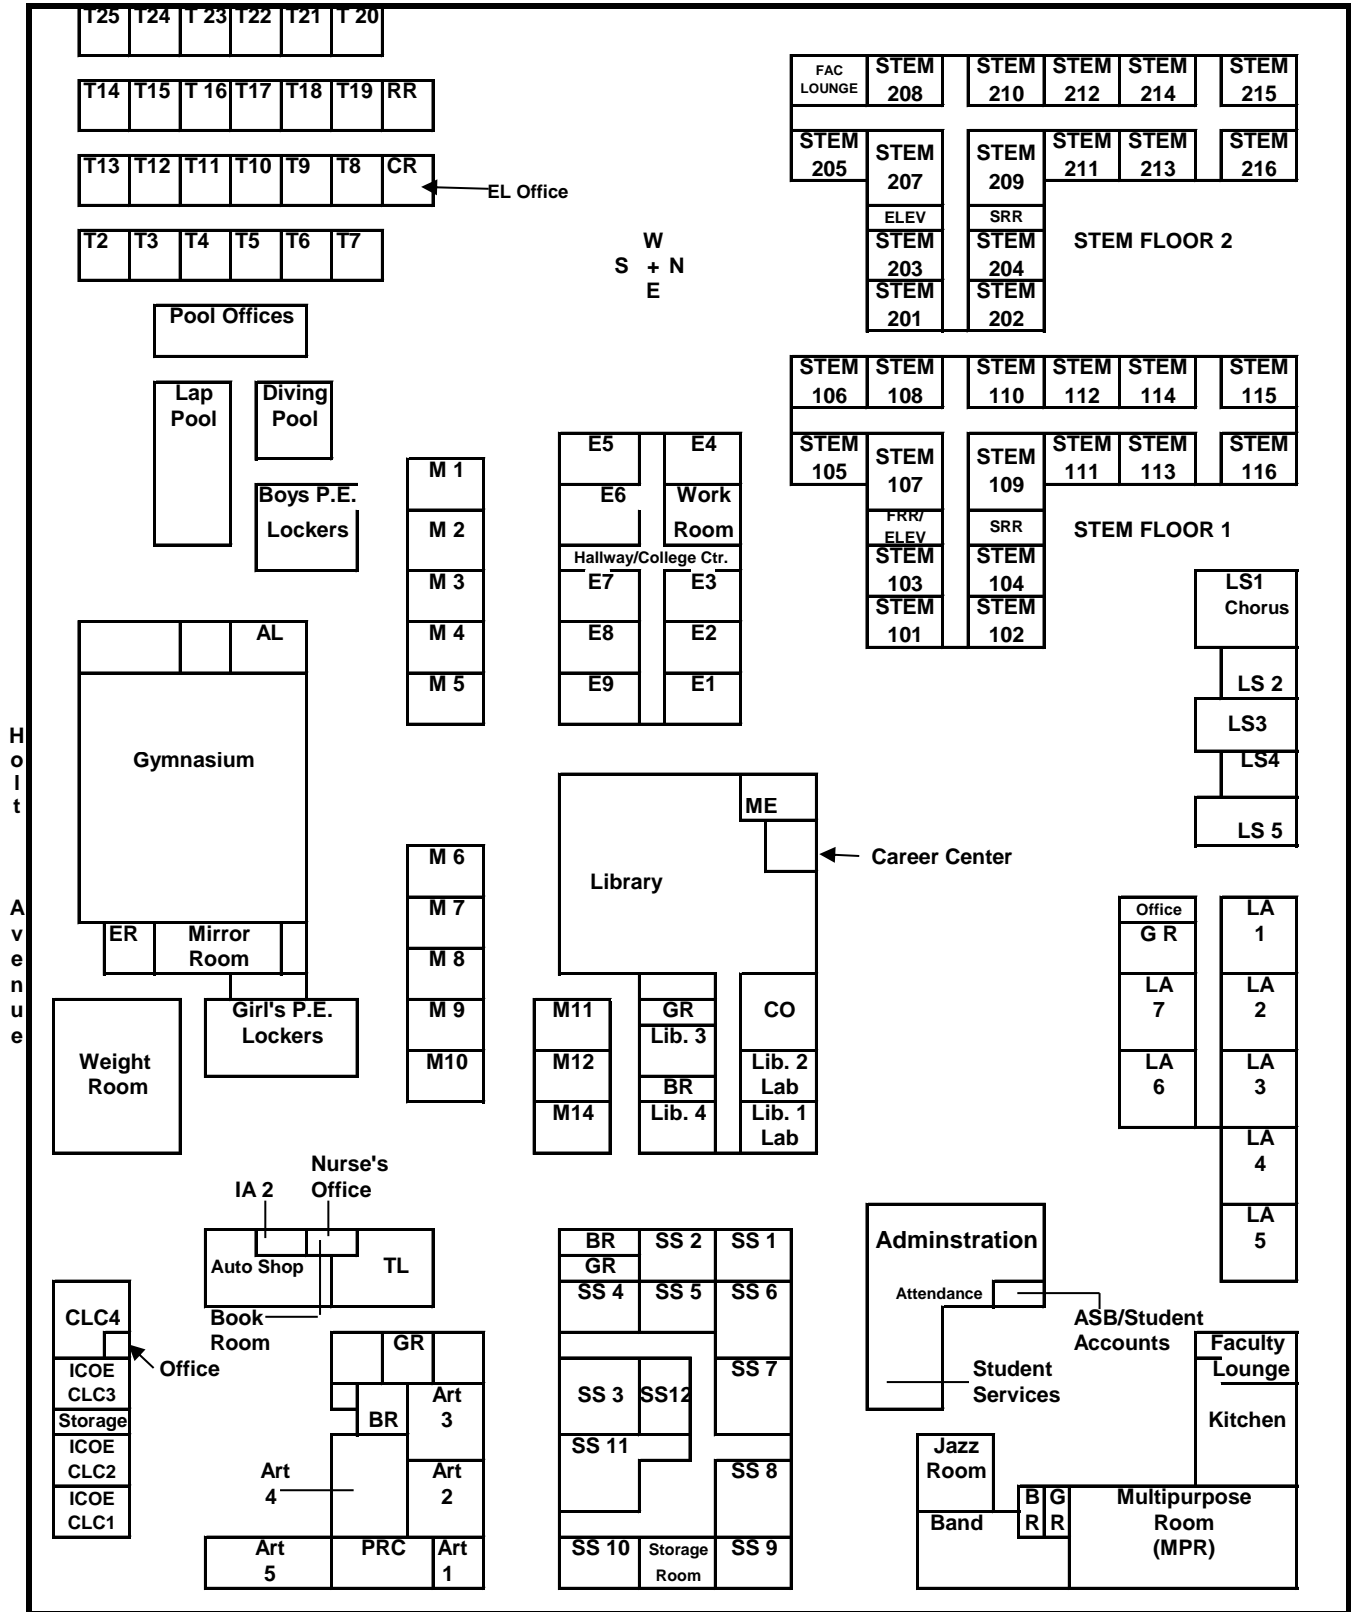

CENTRAL UNION HIGH SCHOOL
1001 BRIGHTON AVENUE
EL CENTRO, CA 92243
(760) 336-4300

TENTH STREET

Room Codes					
AL Athletic Locker Room	ER Equipment Room	ME Migrant Education	SS Social Science		
BR Boy's Restroom	GR Girl's Restroom	PRC Parent Resource Center	T Trailers		
CO Counseling Office	LS Life Skills	SA Student Accounts	TL Technology Comp. Lab		
E English	M Math	LL Legal Law	ELEV Elevator		
CR Copy Room		FRR Faculty Restroom	STEM Science Technology Engineering & Math		
EL English Learner Office		SRR Student Restrooms			