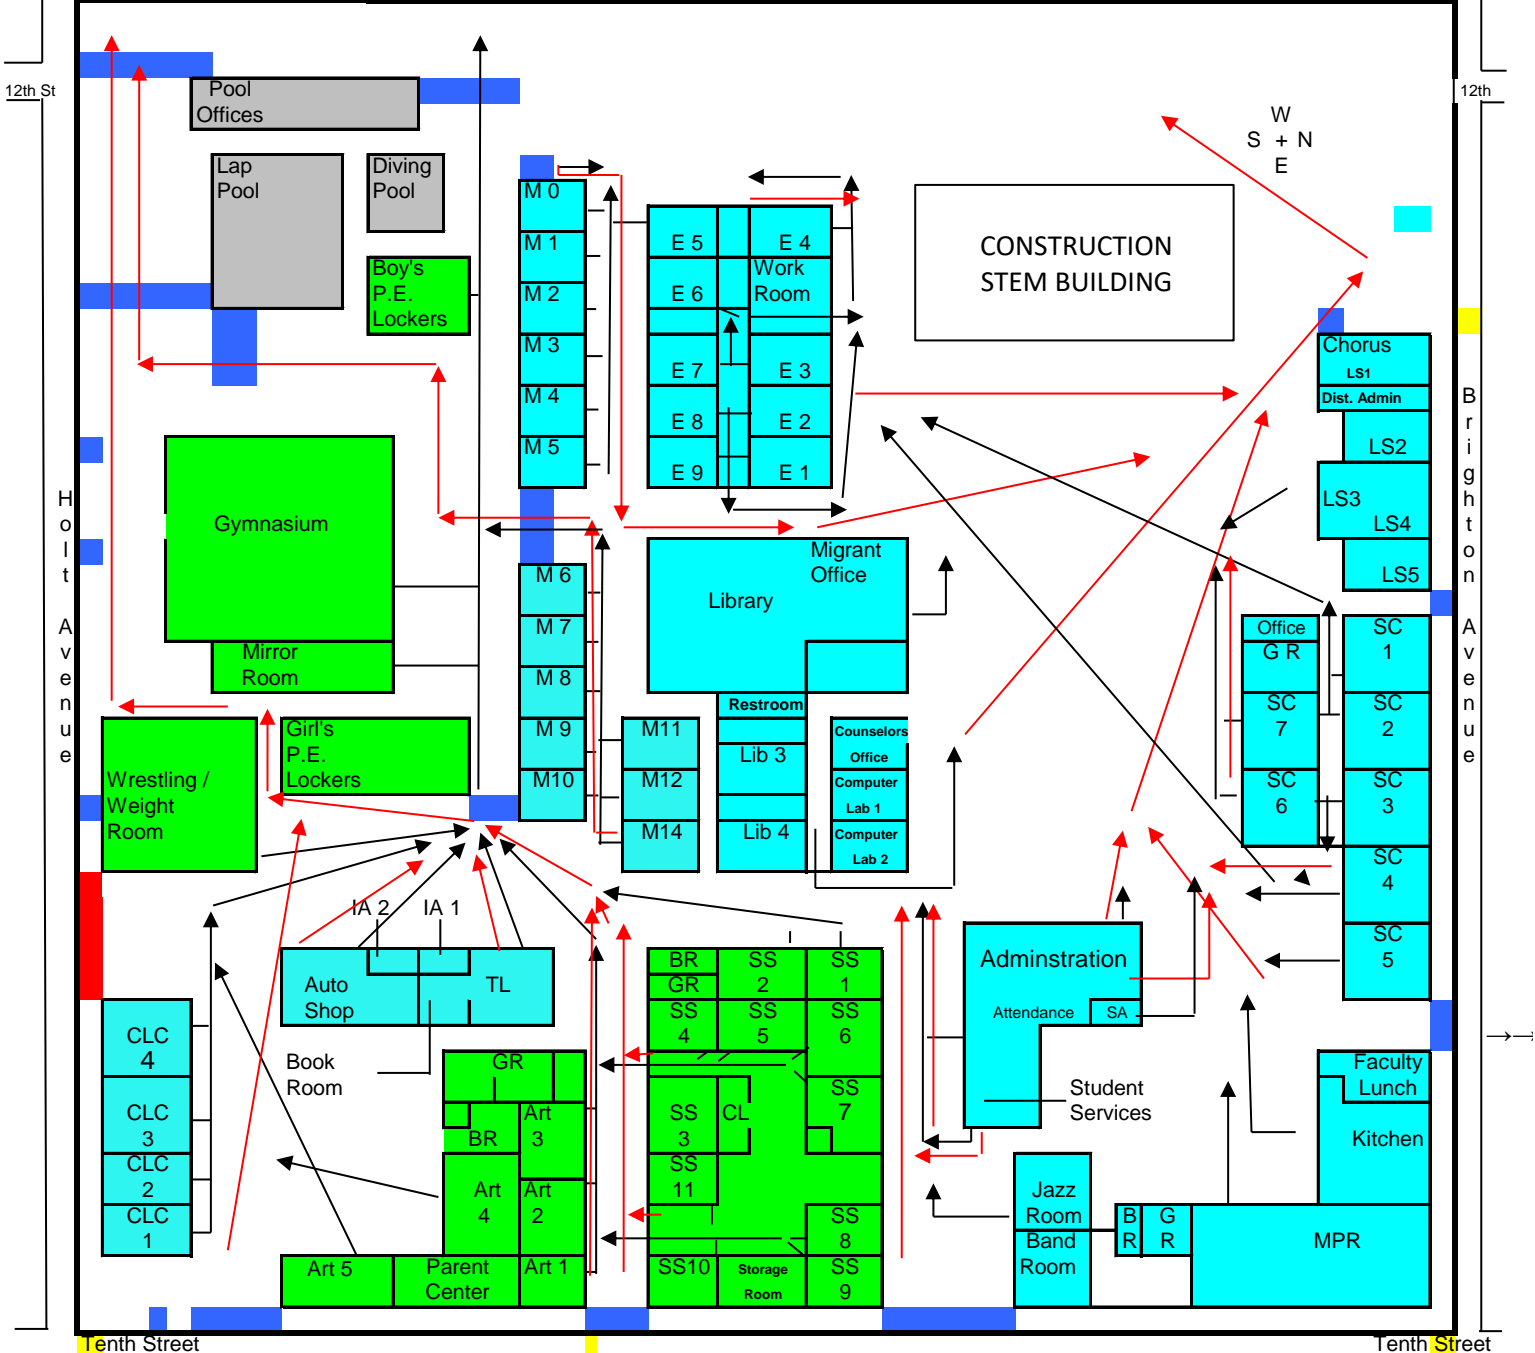

ZONE 2																								
20	21	22	23	24	25	RR	Trailers, SS, Art, PE																	
14	15	16	17	18	19	RR	EL Office, RR																	
13	12	11	10	9	8	EL																		
2	3	4	5	6	7																			

ZONE 1
 Sci, Eng, Adm. Cafeteria, Stu. Ser., Lib,
 Band, Chorus, Counseling, Migrant, LS
 M 0-14, Tech, Auto, Child Care, CLC 4

Fire/Earthquake Evacuation Map

Central Union High School
 1001 Brighton Avenue
 El Centro, CA 92243
 (760) 336-4300

Legend

BR Boy's Restroom	ME Migrant Education	→ Regular
E English	SA Student Accounts	→ Alternate
EL English Learners Office	SC Science	
GR Girl's Restroom	SS Social Studies	
M Math	T Trailers	
CL C Children's Learning Center		