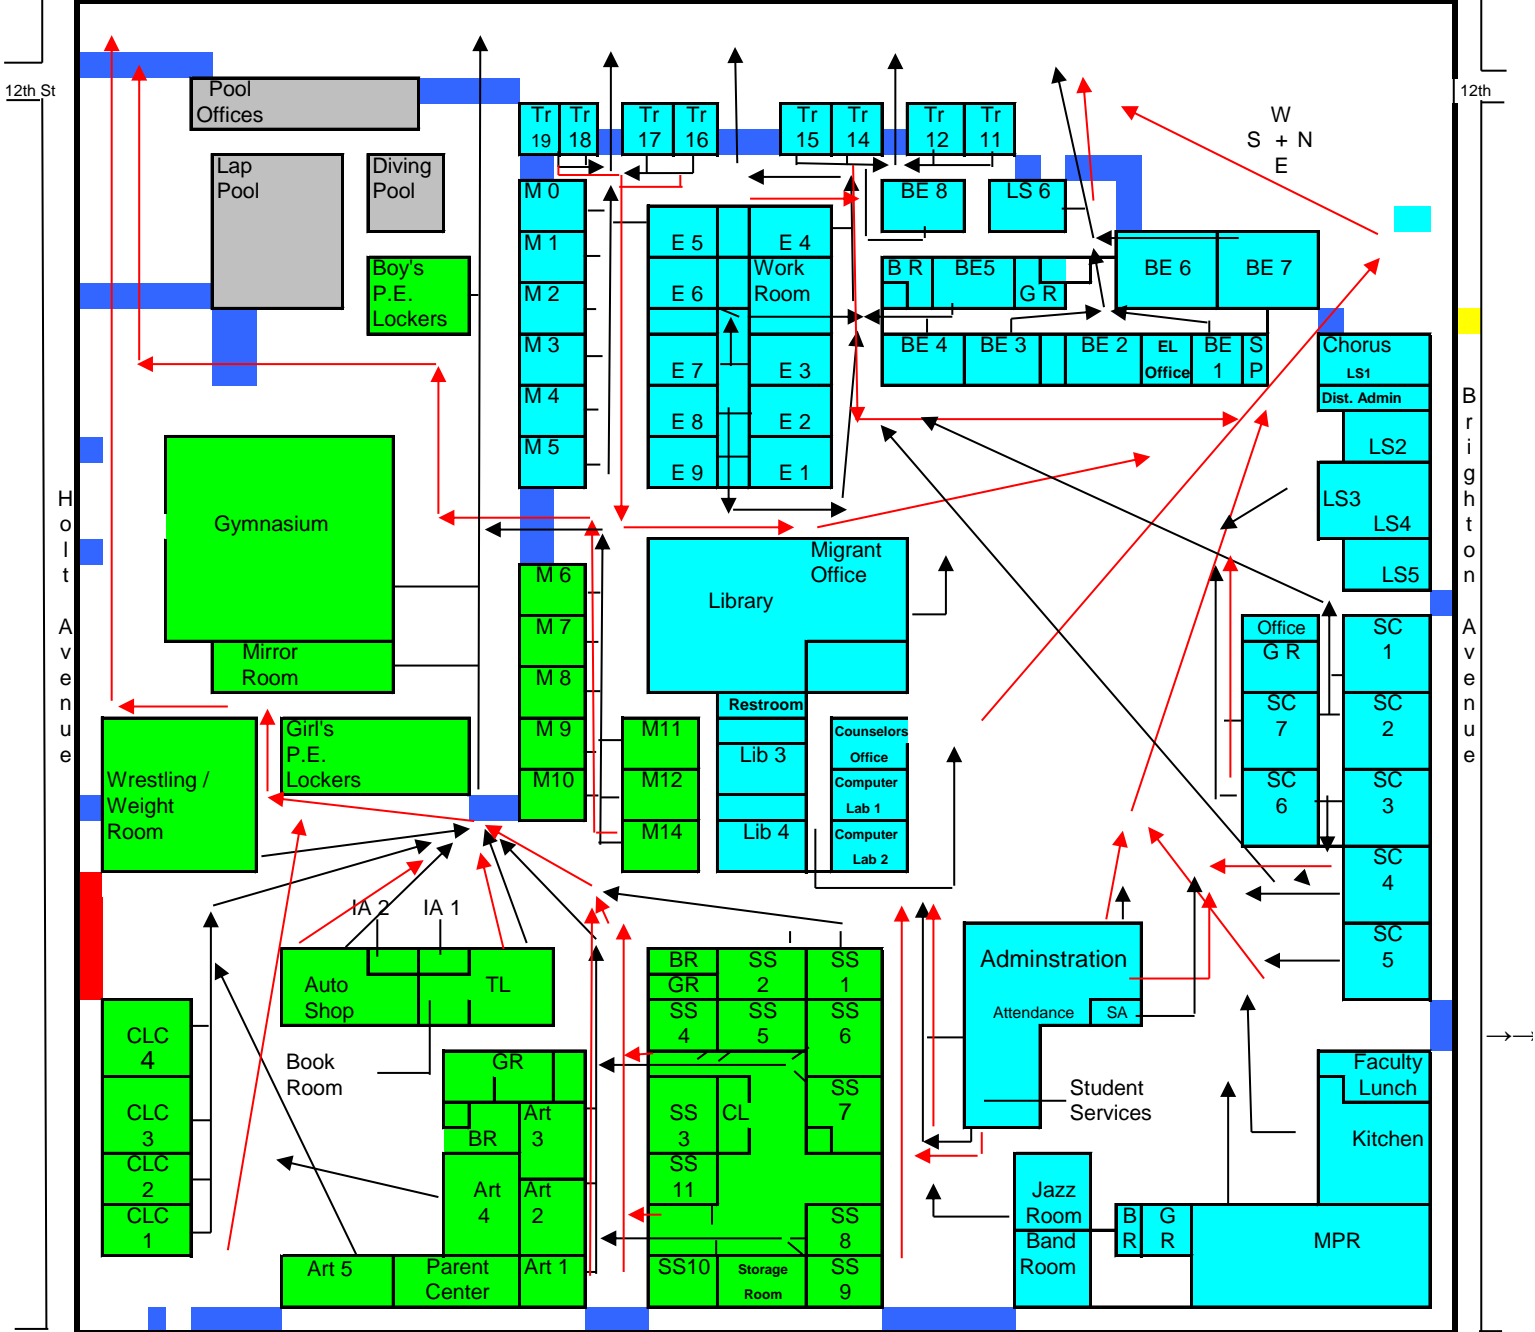

ZONE 2
Auto, Tech,
M 6-14, SS, Art, CLC, PE,
Tr 20-25

ZONE 1
Sci, Eng, BE, Lib, Adm., Cafeteria, Stu. Ser., Lib,
Band, Chorus, Tr 11-19, Counseling, Migrant, LS
M 0-5

Tenth Street

Tenth Street

Fire/Earthquake Evacuation Map

Central Union High School
1001 Brighton Avenue
El Centro, CA 92243
(760) 336-4300

Legend

- BE Business
- BR Boy's Restroom
- E English
- EL English Learners Office
- GR Girl's Restroom
- M Math
- CLC Children's Learning Center
- Mig Migrant
- SA Student Accounts
- SC Science
- SS Social Studies
- SP School Pshychologist
- T Trailers

→ Regular

→ Alternate

Red - Fire Lane

Blue - Gates

Yellow - Fire Hydrants

→